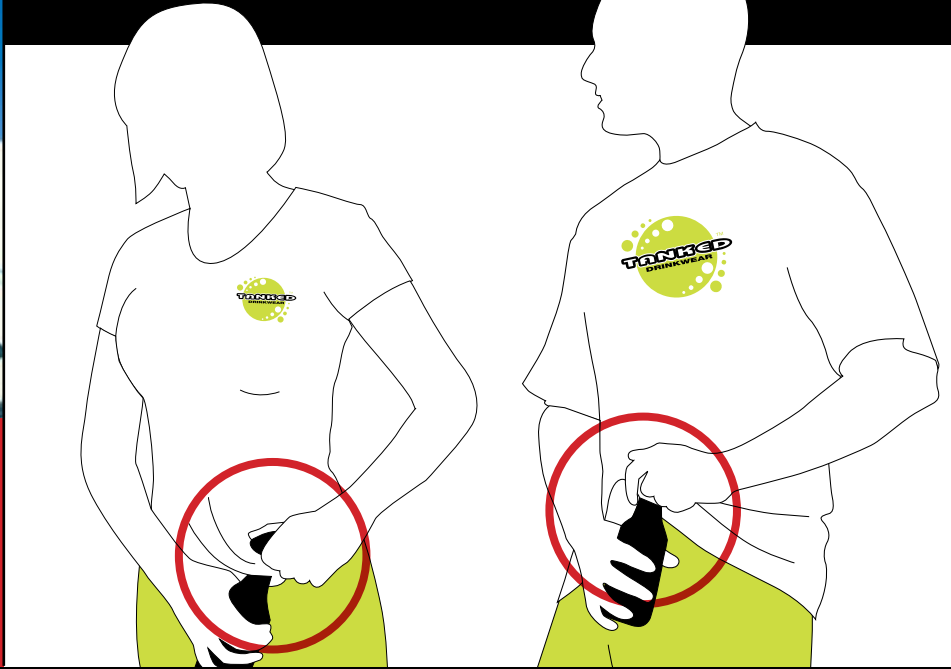

Useful Clothing, Essential Drinkwear

SHIRTS, HATS AND SHORTS WITH BUILT-IN BOTTLE OPENER
+ SHORTS WITH BUILT-IN STUBBIE COOLER

The Concepts

Shirts

**NO MORE CHIPPED TEETH
NO MORE TORN SHIRTS
NO MORE CUT HANDS +
NO MORE WARM BEERS**

**SHIRTS HAVE A BUILT-IN
TWIST TOP BOTTLE OPENER***

Tanked Drinkwear is a new patented product designed for the drinking enthusiast which incorporates a built-in twist top bottle opener into the mens and womens tops and shorts. We also have a twist top/pop top bottle opener built into the hats. Our new shorts also include a velcro stubbie cooler.