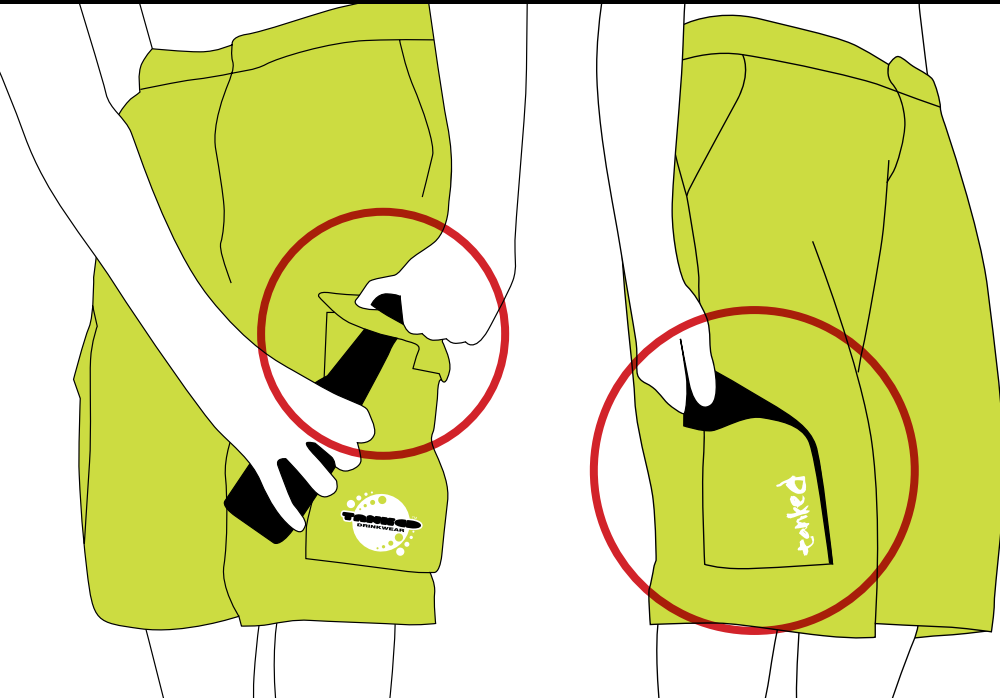

Shorts

**SHORTS HAVE A BUILT-IN TWIST TOP BOTTLE
OPENER* + DETACHABLE VELCRO STUBBIE COOLER**