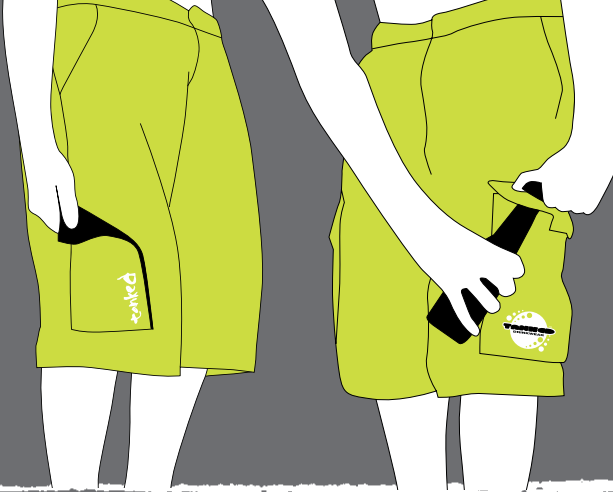

**SHIRTS HAVE A BUILT-IN
TWIST TOP BOTTLE OPENER***

Tanked Drinkwear is a new patented product designed for the drinking enthusiast which incorporates a built-in twist top bottle opener into the mens and womens tops and shorts. We also have a twist top/pop top bottle opener built into the hats. Our new shorts also include a velcro stubbie cooler.

COLOURS AVAILABLE:

Black

Red

Fabric: 95% cotton ,5% elastane

Sizes: XS, S, M, L

BLACK

RED

Mens Shorts

With built-in
twist top bottle opener
+ velcro stubbie cooler

COLOURS AVAILABLE:
Charcoal
Cream

Fabric: Drill short
Sizes: 32, 34, 36, 38

CHARCOAL

CREAM

Hats

With built-in
bottle opener

COLOURS AVAILABLE:

Black
Charcoal

Fabric: Cotton
Sizes: One size fits most

BLACK

CHARCOAL

The logo for Tanked Drinkwear features the word "TANKED" in a large, bold, black font with a white outline, and "DRINKWEAR" in a smaller, black font below it. The text is centered within a bright yellow-green circle that has several smaller, semi-transparent circles of varying sizes around it, creating a bubbly effect. A small "TM" trademark symbol is located to the upper right of the word "TANKED".